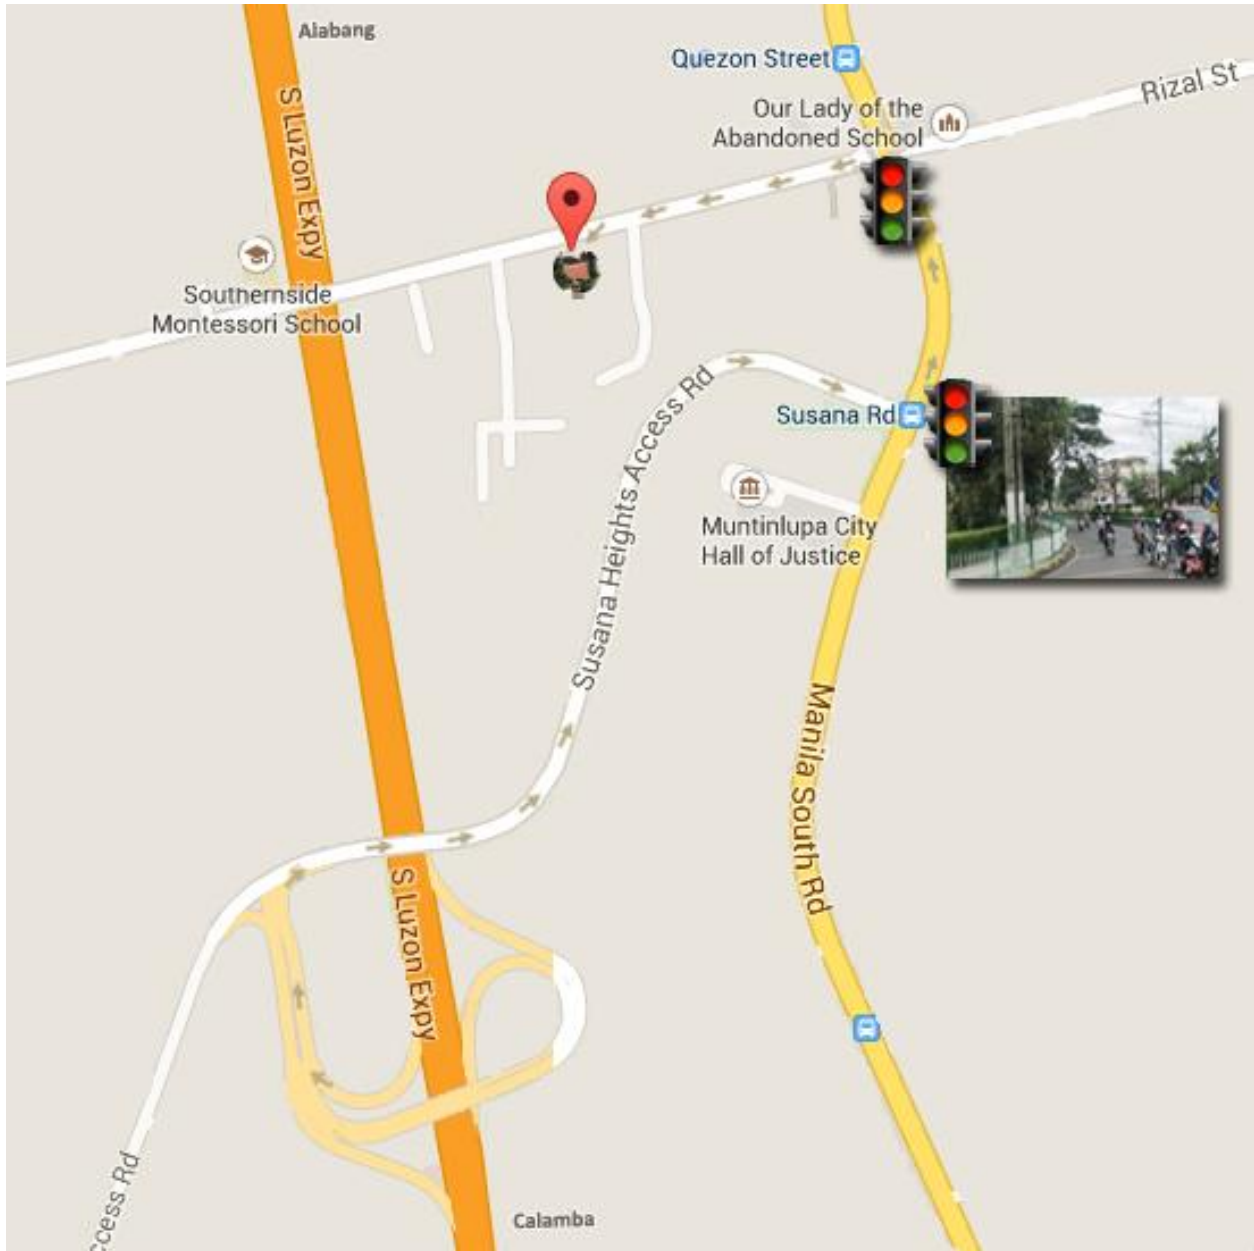

CRYMTON Comtech Sales and Services Vicinity Map

DIRECTION:

Complete Office Address: #44 Alcantara Bldg, Katihan St, Poblacion, Muntinlupa City

FOR DRIVERS

Take South Luzon Expressway (SLEX) for easier and faster way and take Susana Heights Exit. Turn left upon reaching the national road and another left upon reaching the first traffic light to be seen. You will pass the public market, Generika, Kapiville and Dentista Klinika. Right after the clinic,

across the street, you will see a two-storey building and there, CRYMTON is located on its second floor.

FOR COMMUTERS

Coming from North

Ride a bus going to Alabang and get off at South Station. Ride then a jeepney going to Katarungan and say Katihan when asked by the driver. You will pass Muntinlupa's Municipal Hall and Lady of the Abandoned Church. Upon turning right, you will then pass the public market, Generika and Kapiville. Look for Dentista Klinika and finally get off. The next two-storey building across the clinic is the Alcantara Building where CRYMTON is located on its 2nd floor.

Coming from South

Ride a van or bus going to Festival Mall Alabang or South Station. Ride then a jeepney going to Katarungan and say Katihan when asked by the driver. You will pass Muntinlupa's Municipal Hall and Lady of the Abandoned Church. Upon turning right, you will then pass the public market, Generika and Kapiville. Look for Dentista Klinika and finally get off. The next two-storey building across the clinic is the Alcantara Building where CRYMTON is located on its 2nd floor.